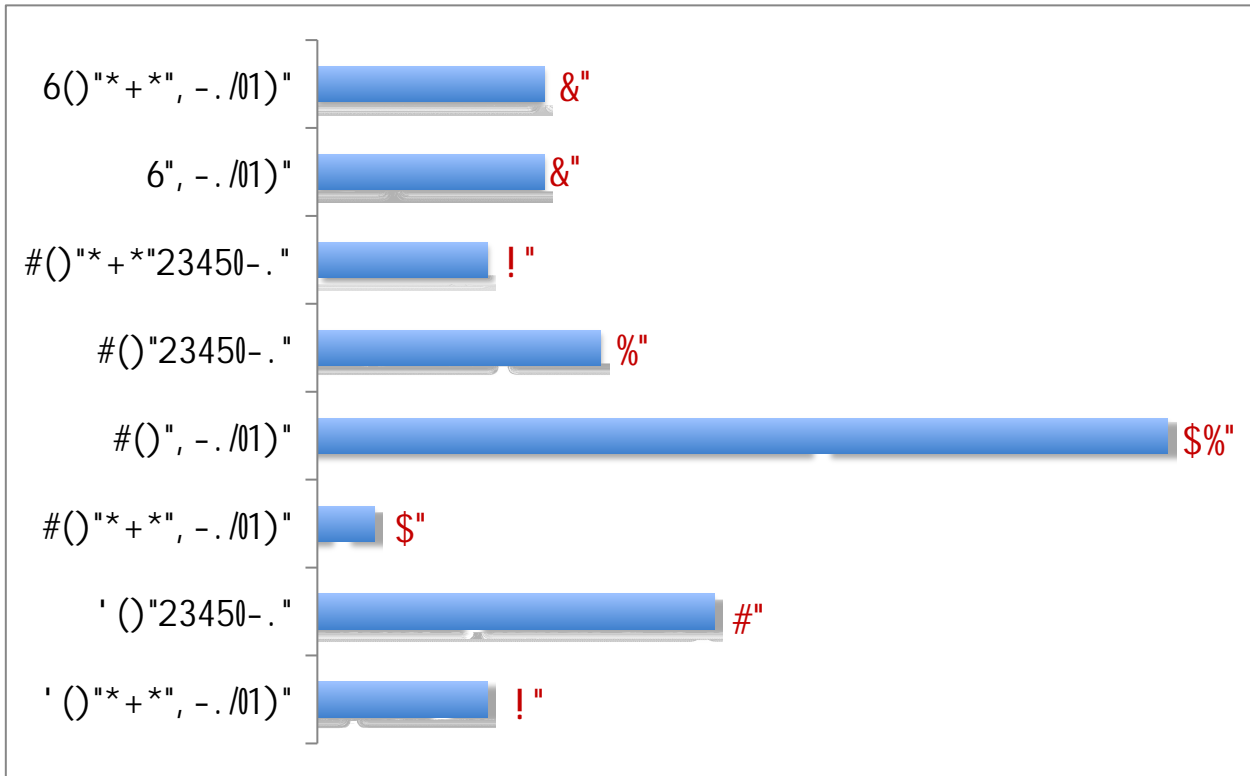

5th Six Weeks Dashboard 2014-2015

English/Reading Failures by Grade Level