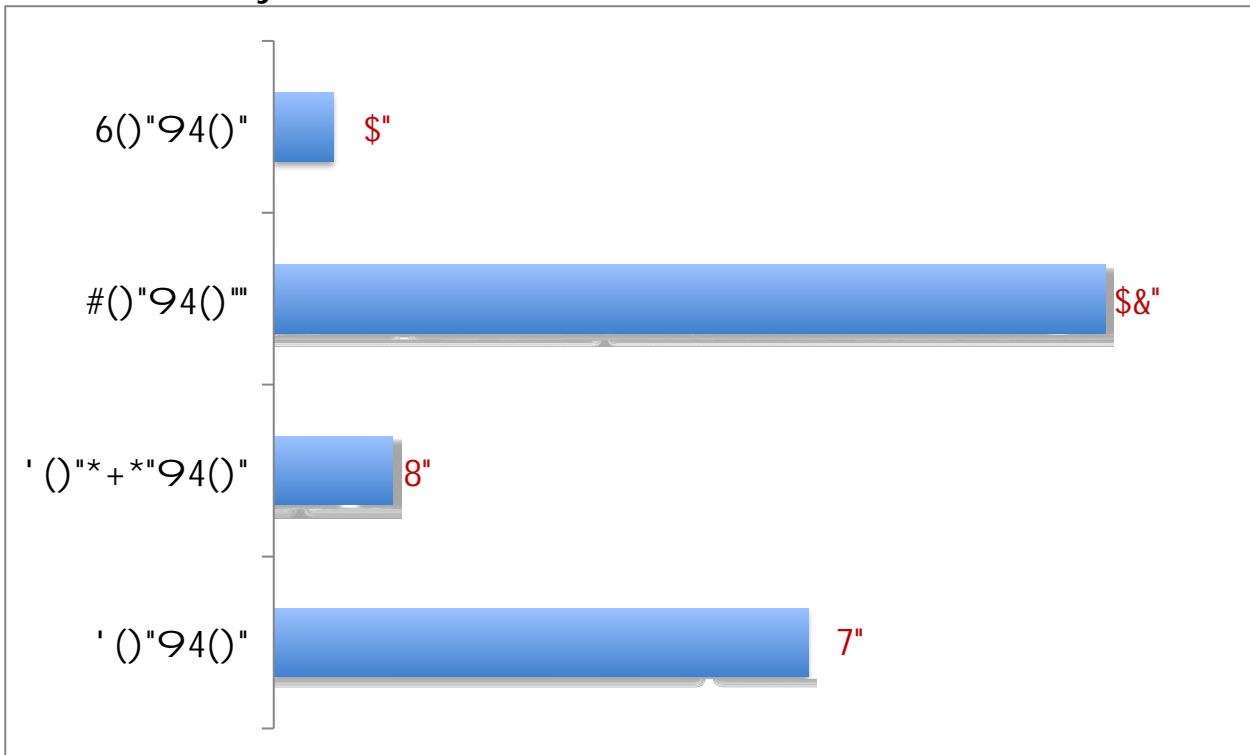

Math Failures by Grade Level